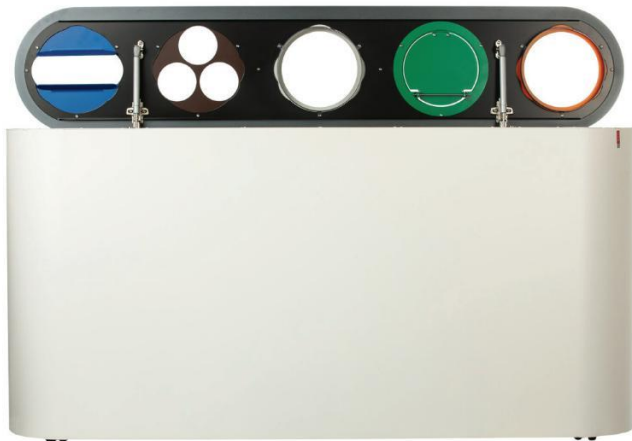

# Split 5

circular waste bins

wheels standard available

Also available with a bamboo top.  
This picture is just an example.

## Product specifications Split 5

150 x 30 x 71 cm

Dimensions (L x W x H)

138liter

Capacity

30 - 35

Users

48 kg

Weight

Options

Galvanised  
or  
Stainless  
steel

Material

- Circular user model
- Colored section rings
- Confidential paper section
- Cup stacker
- Lid / flap
- RAL colors
- Section text
- Waste icons / pictograms
- Wrapping