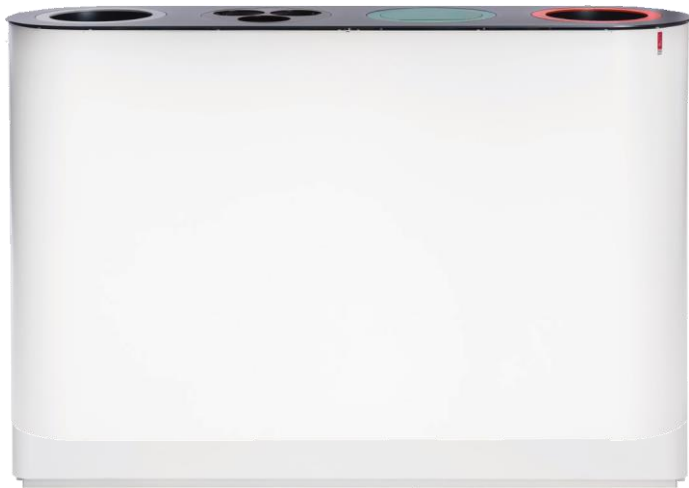

circular waste bins

Amega L

Product specifications Amega L

110 x 31 x 75 cm

Dimensions (L x W x H)

129 litres

Capacity

20 - 25

Users

37,5 kg

Weight

Options

Galvanised
steel

Material

- Circular user model
- Colored section rings
- Confidential papersection
- Cup stacker
- Lid / flap
- RAL colors
- Section text
- Waste icons / pictograms
- Wrapping

circular waste bins

Amega XL

Product specifications Amega XL

110 x 37 x 82 cm

Dimensions (L x W x H)

192 litres

Capacity

30 - 35

Users

41 kg

Weight

Options

Galvanised
steel

Material

- Circular user model
- Colored section rings
- Confidential papersection
- Cup stacker
- Lid / flap
- RAL colors
- Section text
- Waste icons / pictograms
- Wrapping