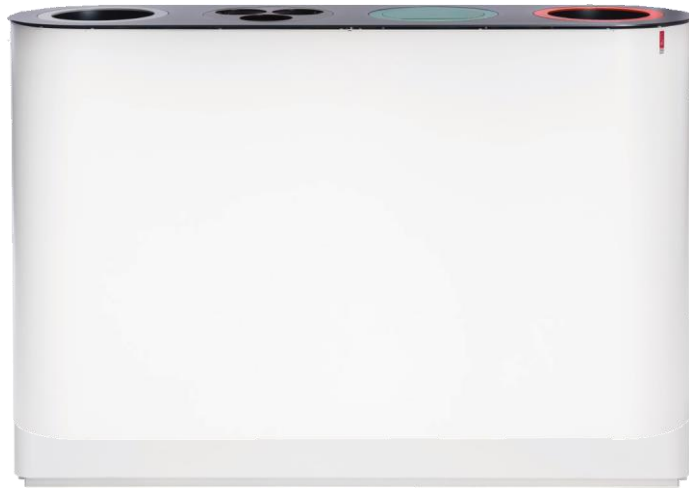

circular waste bins

Amega L

Product specifications Amega L

110 x 31 x 75 cm

Dimensions (L x W x H)

129 litres

Capacity

20 - 25

Users

37,5 kg

Weight

Options

Galvanised
steel

Material

- Circular user model
- Colored section rings
- Confidential papersection
- Cup stacker
- Lid / flap
- RAL colors
- Section text
- Waste icons / pictograms
- Wrapping

circular waste bins

Amega XL

Product specifications Amega XL

110 x 37 x 82 cm

Dimensions (L x W x H)

192 litres

Capacity

30 - 35

Users

41 kg

Weight

Options

Galvanised
steel

Material

- Circular user model
- Colored section rings
- Confidential papersection
- Cup stacker
- Lid / flap
- RAL colors
- Section text
- Waste icons / pictograms
- Wrapping