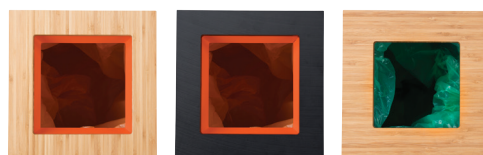

Lune

circular waste bins

Paxa S

Product specifications Paxa S

24 x 24 x 45 cm

Dimensions (L x W x H)

23 litres

Capacity

5 - 10

Users

6 kg

Weight

Options

Galvanised steel

Material

- Additional inner bin
- Circular user model
- Colored section rings
- Covers (bamboo, recycled plastic)
- Cup stacker
- Lid / flap
- RAL colors
- Section text
- Waste icons / pictograms
- Wrapping

Lune

circular waste bins

Paxa M

Product specifications Paxa M

24 x 24 x 60 cm

Dimensions (L x W x H)

34 litres

Capacity