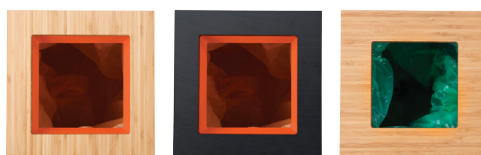

Lune

circular waste bins

Paxa L

Product specifications Paxa L

30 x 30 x 72 cm

Dimensions (L x W x H)

65 litres

Capacity

30 - 40

Users

10 kg

Weight

Options

Galvanised
steel

Material

- Additional inner bin
- Circular user model
- Colored section rings
- Covers (bamboo, recycled plastic)
- Cup stacker
- Lid / flap
- RAL colors
- Section text
- Waste icons / pictograms
- Wrapping