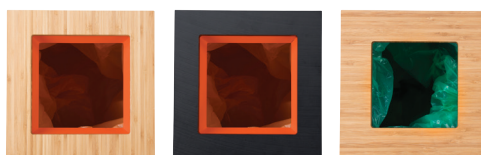

Lune

circular waste bins

Paxa S

Product specifications Paxa S

24 x 24 x 45 cm

Dimensions (L x W x H)

23 litres

Capacity

5 - 10

Users

6 kg

Weight

Options

Galvanised steel

Material

- Additional inner bin
- Circular user model
- Colored section rings
- Covers (bamboo, recycled plastic)
- Cup stacker
- Lid / flap
- RAL colors
- Section text
- Waste icons / pictograms
- Wrapping

Lune

circular waste bins

Paxa M

Product specifications Paxa M

24 x 24 x 60 cm

Dimensions (L x W x H)

34 litres

Capacity

15 - 20

Users

8 kg

Weight

Options

Galvanised
steel

Material

- Additional inner bin
- Circular user model
- Colored section rings
- Covers (bamboo, recycled plastic)
- Cup stacker
- Lid / flap
- RAL colors
- Section text
- Waste icons / pictograms
- Wrapping